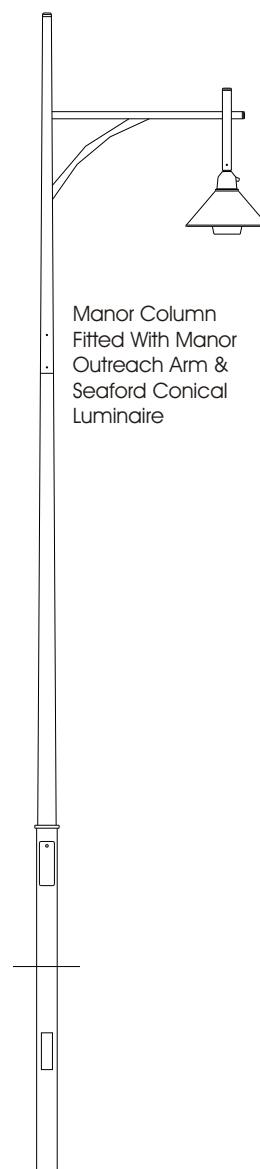

THE MANOR COLUMN

Modern lines of a round decorative base, and a tapered upper section, give the Manor Column simplicity, and appeal. Designed and manufactured to comply with Australian Standards, the Manor Column is a modern option in street lighting columns. Available as in-ground mounting, this column is suited to most luminaires in the market place.

- Manufactured To Australian Standards
- Hot Dipped Galvanised
- Available As An In-Ground Mounted Column
- Decorative Steel Transition
- Available In A Variety Of Powdercoat Painted Finish

Applications:

Residential & Commercial Developments, Parks, & Amenity Areas, Minor Road Street Lighting.

Samples

Artcraft
*Street Lighting &
Furniture Division*

Adelaide-Brisbane-
Coffs Harbour-
Melbourne-Newcastle-
Sydney-Townsville

1 300 1 39 403

1 300 797 730