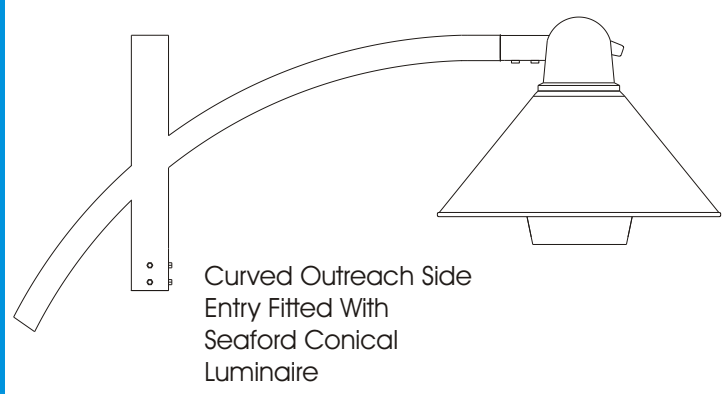

Samples

Adelaide-Brisbane-
Coffs Harbour-
Melbourne-Newcastle-
Sydney-Townsville

1 300 1 39 403

1 300 7 97 730